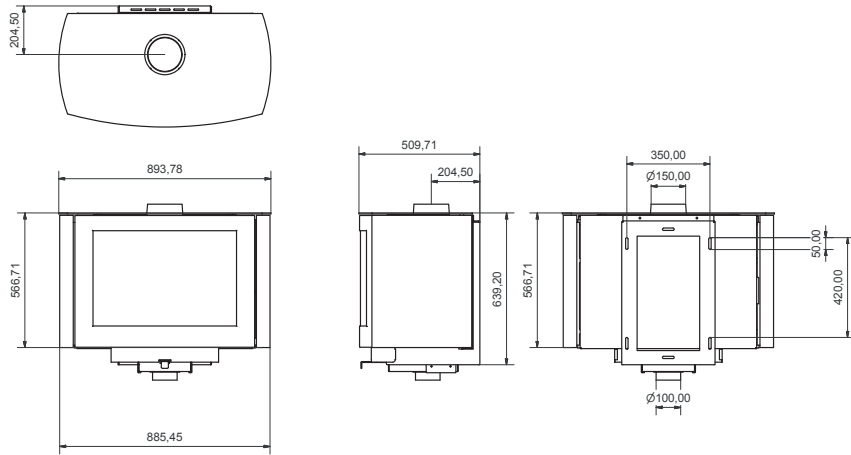

Ruby

wanders
fires & stoves

Amtweg 4 | +31 (0) 315 - 386 414
NL-7077 AL Netterden | info@wanders.com
The Netherlands | www.wanders.com

wanders
fires & stoves

Ruby

Ruby + base

Ruby + duct casing + base