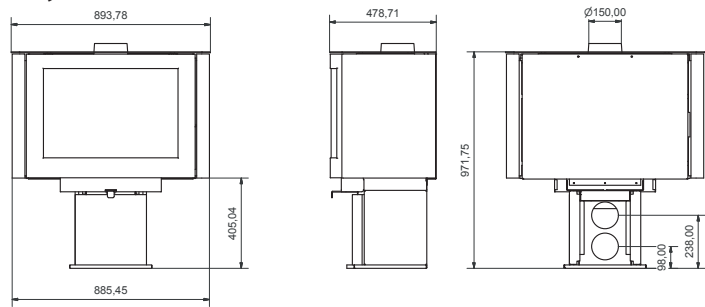

Ruby

wanders
fires & stoves

Amtweg 4 | +31 (0) 315 - 386 414
NL-7077 AL Netterden | info@wanders.com
The Netherlands | www.wanders.com

wanders
fires & stoves

Ruby

Ruby + base

Ruby + duct casing + base